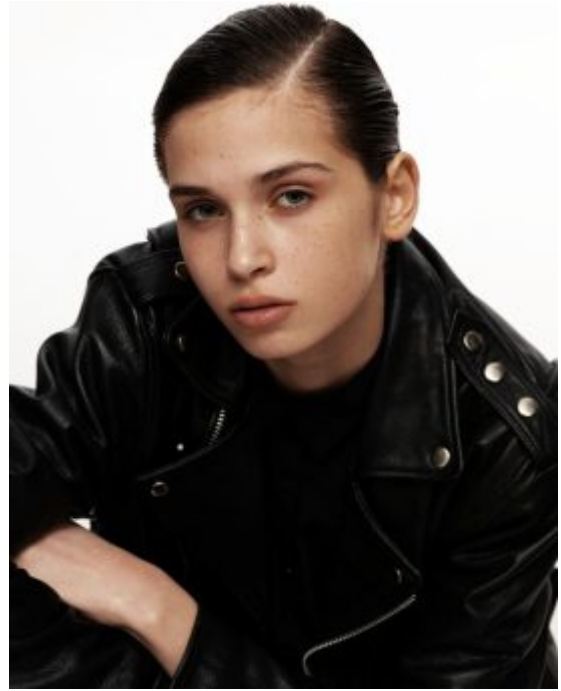

# TRUE MODELS

**Kristine Skhulukhia**

179 | 78 / 62 / 90 / 40 | Blue / Brown