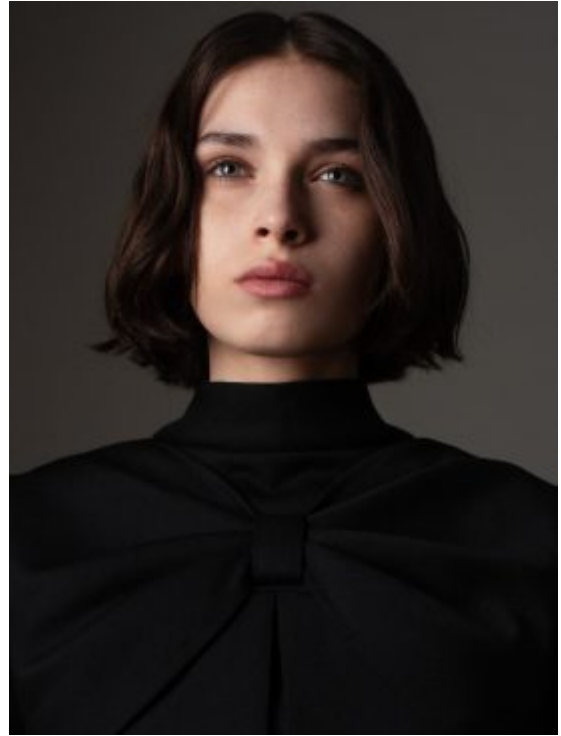

# TRUE MODELS

**Kristine Skhulukhia**

179 | 78 / 62 / 90 / 40 | Blue / Brown