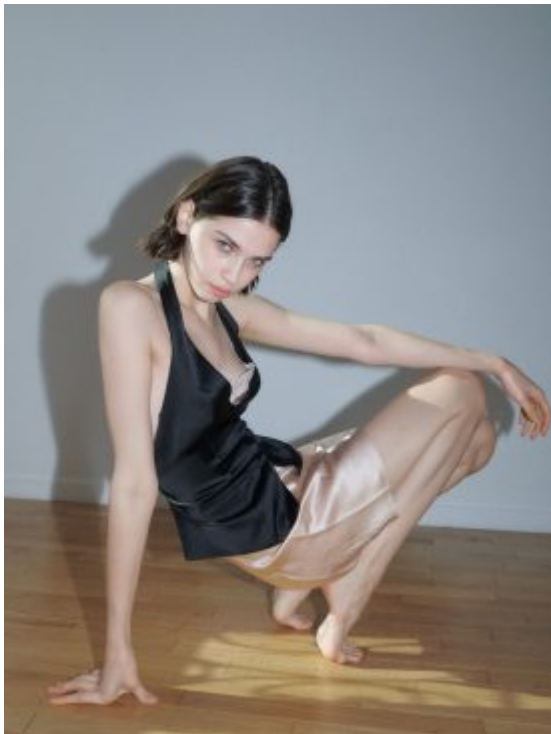

TRUE MODELS

Kristine Skhulukhia

179 | 78 / 62 / 90 / 40 | Blue / Brown