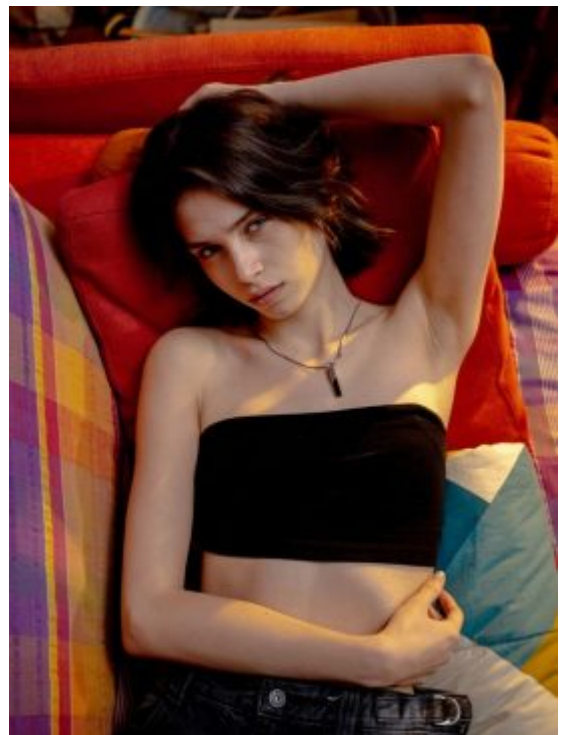

TRUE MODELS

Kristine Skhulukhia

179 | 78 / 62 / 90 / 40 | Blue / Brown